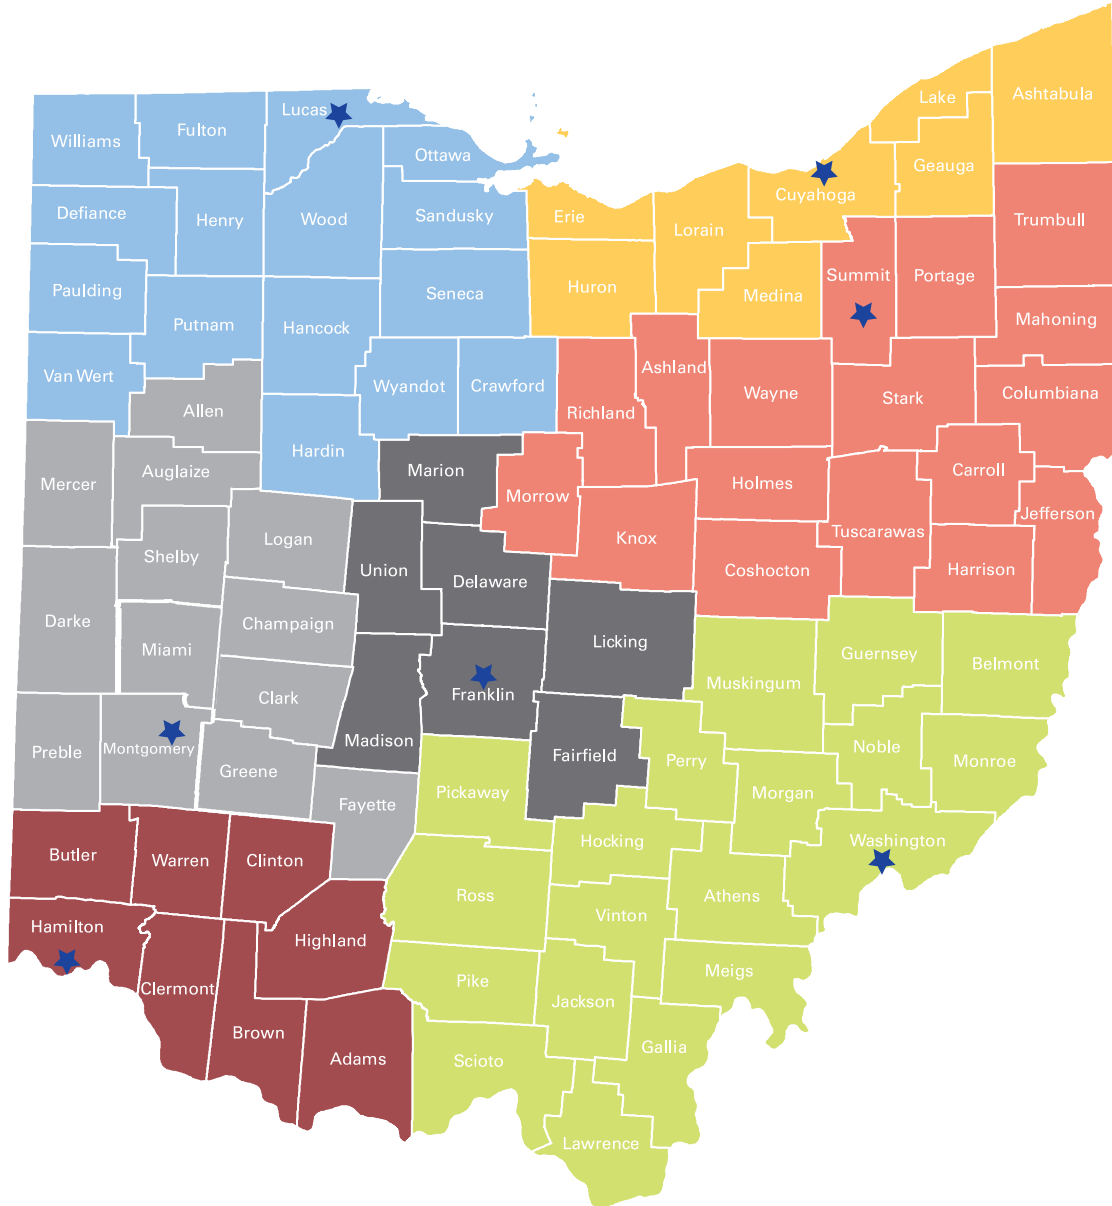

MIKE DEWINE

GOVERNOR OF OHIO

Governor's Regional Liaisons

Northwest

Christa Luttmann
 (419) 245-2544
Christa.Luttmann@governor.ohio.gov
Linda.Zunk@development.ohio.gov

Western

Sandra Brasington
 (937) 285-6185
Sandra.Brasington@governor.ohio.gov
Lisa.Martin@development.ohio.gov